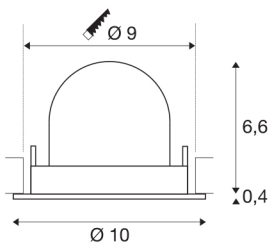

## NUMINOS® GIMBLE S

white / chrome recessed ceiling light, 2700K 55°

NUMINOS is the best possible coordinated light system from SLV that combines function, design and technology. The different downlights and spotlights make a thousand lighting design options possible. Also with the NUMINOS® GIMBLE S recessed ceiling light, which convinces with the best workmanship and lighting quality. In this way, you can create unobtrusive, modern and space-saving lighting that draws the focus to objects or the room. Installation is then done in no time at all. When will you choose SLV's modular variety?

## TECHNICAL DATA

Item no.:	1005884
Number of different light outlets	1
Secondary power / secondary voltage	250mA
Height	7 cm
Diameter	10 cm
Installation diameter	9 cm
Installation depth	7 cm
Net weight	0.18 kg
Gross weight	0.193 kg
Safety class	III
Assembly	Recessed
Assembly details	Ceiling
Wattage	8.6 W
Lumen	690 lm
Colour temperature	2700 Kelvin
Beam angle	55 °
Color	white
CRI	90
UGR ≤	22
BIG WHITE Page	51