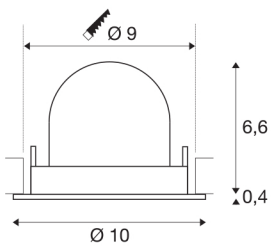

## TECHNICAL DATA

Item no.:	1005885
Number of different light outlets	1
Secondary power / secondary voltage <sup>e</sup>	250mA
Height	7 cm
Diameter	10 cm
Installation diameter	9 cm
Installation depth	7 cm
Net weight	0.18 kg
Gross weight	0.193 kg
Safety class	III
Assembly	Recessed
Assembly details	Ceiling
Wattage	8.6 W
Lumen	690 lm
Colour temperature	3000 Kelvin
Beam angle	20 °
Color	black
CRI	90
UGR ≤	19
BIG WHITE Page	51