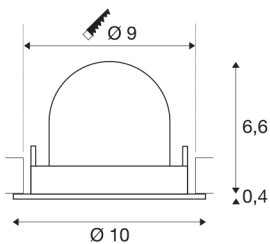

## TECHNICAL DATA

Item no.:	1005886
Number of different light outlets	1
Secondary power / secondary voltage <sup>e</sup>	250mA
Height	7 cm
Diameter	10 cm
Installation diameter	9 cm
Installation depth	7 cm
Net weight	0.18 kg
Gross weight	0.193 kg
Safety class	III
Assembly	Recessed
Assembly details	Ceiling
Wattage	8.6 W
Lumen	730 lm
Colour temperature	3000 Kelvin
Beam angle	20 °
Color	black
CRI	90
UGR ≤	19
BIG WHITE Page	51