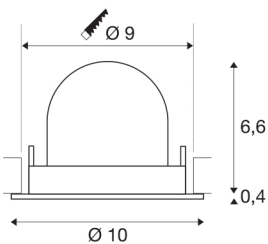

TECHNICAL DATA

Item no.:	1005887
Number of different light outlets	1
Secondary power / secondary voltage ^e	250mA
Height	7 cm
Diameter	10 cm
Installation diameter	9 cm
Installation depth	7 cm
Net weight	0.18 kg
Gross weight	0.193 kg
Safety class	III
Assembly	Recessed
Assembly details	Ceiling
Wattage	8.6 W
Lumen	700 lm
Colour temperature	3000 Kelvin
Beam angle	20 °
Color	black
CRI	90
UGR ≤	19
BIG WHITE Page	51