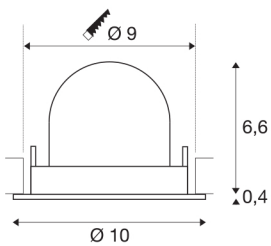

TECHNICAL DATA

Item no.:	1005888
Number of different light outlets	1
Secondary power / secondary voltage ^e	250mA
Height	7 cm
Diameter	10 cm
Installation diameter	9 cm
Installation depth	7 cm
Net weight	0.18 kg
Gross weight	0.193 kg
Safety class	III
Assembly	Recessed
Assembly details	Ceiling
Wattage	8.6 W
Lumen	690 lm
Colour temperature	3000 Kelvin
Beam angle	40 °
Color	black
CRI	90
UGR ≤	19
BIG WHITE Page	51