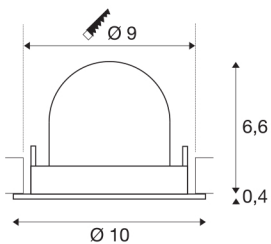

NUMINOS® GIMBLE S

black / white recessed ceiling light, 3000K 40°

Design, technology and function in perfection: NUMINOS is the light system from SLV that combines everything. With various downlights and spotlights, you provide a thousand lighting design options. This also includes NUMINOS® GIMBLE S, which impresses as a recessed ceiling light with the best workmanship and lighting quality. In this way, you can create discreet, modern and space-saving lighting that draws the focus to objects or the room. Installation is then done in no time at all. When to choose NUMINOS from SLV – modular diversity awaits you.

TECHNICAL DATA

Item no.:	1005889
Number of different light outlets	1
Secondary power / secondary voltage ^e	250mA
Height	7 cm
Diameter	10 cm
Installation diameter	9 cm
Installation depth	7 cm
Net weight	0.18 kg
Gross weight	0.193 kg
Safety class	III
Assembly	Recessed
Assembly details	Ceiling
Wattage	8.6 W
Lumen	730 lm
Colour temperature	3000 Kelvin
Beam angle	40 °
Color	black
CRI	90
UGR ≤	19
BIG WHITE Page	51