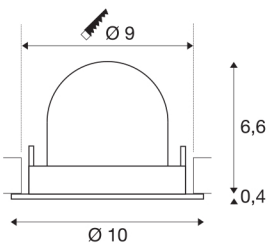

## TECHNICAL DATA

Item no.:	1005890
Number of different light outlets	1
Secondary power / secondary voltage	250mA
Height	7 cm
Diameter	10 cm
Installation diameter	9 cm
Installation depth	7 cm
Net weight	0.18 kg
Gross weight	0.193 kg
Safety class	III
Assembly	Recessed
Assembly details	Ceiling
Wattage	8.6 W
Lumen	700 lm
Colour temperature	3000 Kelvin
Beam angle	40 °
Color	black
CRI	90
UGR ≤	19
BIG WHITE Page	51