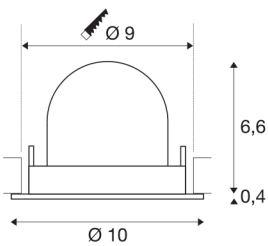

NUMINOS® GIMBLE S

black recessed ceiling light, 3000K 55°

The NUMINOS light system from SLV combines technology, design and functionality like no other. With different downlights and spotlights, you provide a thousand lighting design possibilities. Also with the NUMINOS® GIMBLE S recessed ceiling light, which convinces with the best workmanship and lighting quality. In this way, you can create discreet, modern and space-saving lighting that draws the focus to objects or the room. Installation is then done in no time at all. When to choose NUMINOS from SLV – modular diversity awaits you.

TECHNICAL DATA

Item no.:	1005891
Number of different light outlets	1
Secondary power / secondary voltage ^e	250mA
Height	7 cm
Diameter	10 cm
Installation diameter	9 cm
Installation depth	7 cm
Net weight	0.18 kg
Gross weight	0.193 kg
Safety class	III
Assembly	Recessed
Assembly details	Ceiling
Wattage	8.6 W
Lumen	690 lm
Colour temperature	3000 Kelvin
Beam angle	55 °
Color	black
CRI	90
UGR ≤	22
BIG WHITE Page	51