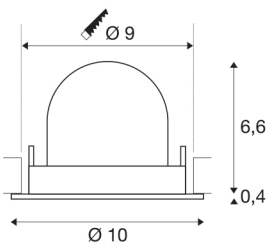

TECHNICAL DATA

Item no.:	1005892
Number of different light outlets	1
Secondary power / secondary voltage ^e	250mA
Height	7 cm
Diameter	10 cm
Installation diameter	9 cm
Installation depth	7 cm
Net weight	0.18 kg
Gross weight	0.193 kg
Safety class	III
Assembly	Recessed
Assembly details	Ceiling
Wattage	8.6 W
Lumen	730 lm
Colour temperature	3000 Kelvin
Beam angle	55 °
Color	black
CRI	90
UGR ≤	22
BIG WHITE Page	51