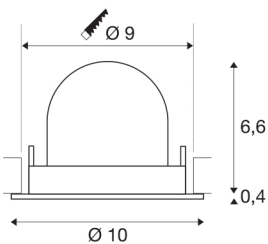

NUMINOS® GIMBLE S

black / chrome recessed ceiling light, 3000K 55°

The NUMINOS light system from SLV combines technology, design and functionality like no other. With a variety of downlights and spotlights, you can experience a thousand lighting design possibilities. This also includes NUMINOS® GIMBLE S, which impresses as a recessed ceiling light with the best workmanship and lighting quality. In this way, you can create discreet, modern and space-saving lighting that draws the focus to objects or the room. Installation is then done in no time at all. When will you choose SLV's modular variety?

TECHNICAL DATA

Item no.:	1005893
Number of different light outlets	1
Secondary power / secondary voltage	250mA
Height	7 cm
Diameter	10 cm
Installation diameter	9 cm
Installation depth	7 cm
Net weight	0.18 kg
Gross weight	0.193 kg
Safety class	III
Assembly	Recessed
Assembly details	Ceiling
Wattage	8.6 W
Lumen	700 lm
Colour temperature	3000 Kelvin
Beam angle	55 °
Color	black
CRI	90
UGR ≤	22
BIG WHITE Page	51