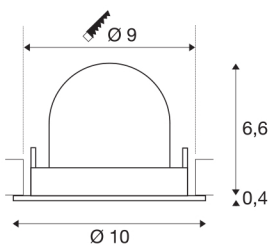

NUMINOS® GIMBLE S

white / black recessed ceiling light, 3000K 20°

Design, technology and function in perfection: NUMINOS is the light system from SLV that combines everything. This way, you can experience a thousand lighting design possibilities with different downlights and spotlights. Also with the NUMINOS® GIMBLE S recessed ceiling light, which convinces with the best workmanship and lighting quality. In this way, you can create unobtrusive, modern and space-saving lighting that draws the focus to objects or the room. Installation is then done in no time at all. When to choose NUMINOS from SLV – modular diversity awaits you.

TECHNICAL DATA

Item no.:	1005894
Number of different light outlets	1
Secondary power / secondary voltage ^e	250mA
Height	7 cm
Diameter	10 cm
Installation diameter	9 cm
Installation depth	7 cm
Net weight	0.18 kg
Gross weight	0.193 kg
Safety class	III
Assembly	Recessed
Assembly details	Ceiling
Wattage	8.6 W
Lumen	690 lm
Colour temperature	3000 Kelvin
Beam angle	20 °
Color	white
CRI	90
UGR ≤	19
BIG WHITE Page	51