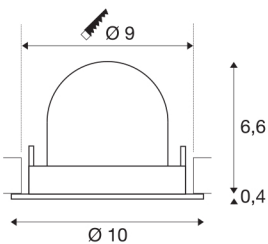

## NUMINOS® GIMBLE S

white recessed ceiling light, 3000K 20°

The NUMINOS light system from SLV skilfully combines function, design and technology. This way, you can experience a thousand lighting design possibilities with a variety of downlights and spotlights. Also with the NUMINOS® GIMBLE S recessed ceiling light, which convinces with the best workmanship and lighting quality. Ideal for harmonious, modern and space-saving lighting that directs the accent to objects or the room. This means that easy installation is a mere formality. When to choose NUMINOS from SLV – modular diversity awaits you.

## TECHNICAL DATA

Item no.:	1005895
Number of different light outlets	1
Secondary power / secondary voltage	250mA
Height	7 cm
Diameter	10 cm
Installation diameter	9 cm
Installation depth	7 cm
Net weight	0.18 kg
Gross weight	0.193 kg
Safety class	III
Assembly	Recessed
Assembly details	Ceiling
Wattage	8.6 W
Lumen	730 lm
Colour temperature	3000 Kelvin
Beam angle	20 °
Color	white
CRI	90
UGR ≤	19
BIG WHITE Page	51