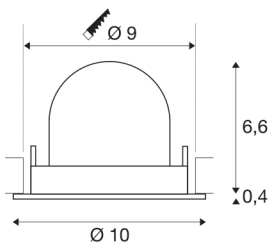

## NUMINOS® GIMBLE S

white / chrome recessed ceiling light, 3000K 20°

NUMINOS is the perfectly coordinated light system from SLV that combines function, design and technology. This way, you can experience a thousand lighting design possibilities with different downlights and spotlights. Like with the NUMINOS® GIMBLE S recessed ceiling light, which impresses with its high-quality workmanship and light. In this way, you can create discreet, modern and space-saving lighting that draws the focus to objects or the room. Installation is then done in no time at all. When to choose NUMINOS from SLV – modular diversity awaits you.

## TECHNICAL DATA

Item no.:	1005896
Number of different light outlets	1
Secondary power / secondary voltage	250mA
Height	7 cm
Diameter	10 cm
Installation diameter	9 cm
Installation depth	7 cm
Net weight	0.18 kg
Gross weight	0.193 kg
Safety class	III
Assembly	Recessed
Assembly details	Ceiling
Wattage	8.6 W
Lumen	700 lm
Colour temperature	3000 Kelvin
Beam angle	20 °
Color	white
CRI	90
UGR ≤	19
BIG WHITE Page	51