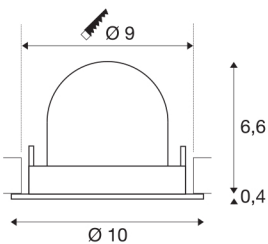

## NUMINOS® GIMBLE S

white / black recessed ceiling light, 3000K 40°

The NUMINOS light system from SLV combines technology, design and functionality like no other. With different downlights and spotlights, you provide a thousand lighting design possibilities. This also includes NUMINOS® GIMBLE S, which impresses as a recessed ceiling light with the best workmanship and lighting quality. Ideal for discreet, modern and space-saving lighting that draws the focus to objects or the room. Installation is then done in no time at all. When to choose NUMINOS from SLV – modular diversity awaits you.

## TECHNICAL DATA

Item no.:	1005897
Number of different light outlets	1
Secondary power / secondary voltage <sup>e</sup>	250mA
Height	7 cm
Diameter	10 cm
Installation diameter	9 cm
Installation depth	7 cm
Net weight	0.18 kg
Gross weight	0.193 kg
Safety class	III
Assembly	Recessed
Assembly details	Ceiling
Wattage	8.6 W
Lumen	690 lm
Colour temperature	3000 Kelvin
Beam angle	40 °
Color	white
CRI	90
UGR ≤	19
BIG WHITE Page	51