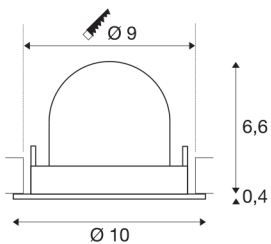

NUMINOS® GIMBLE S

white recessed ceiling light, 3000K 40°

Design, technology and function in perfection: NUMINOS is the light system from SLV that combines everything. With a variety of downlights and spotlights, you provide a thousand lighting design options. This also includes NUMINOS® GIMBLE S, which impresses as a recessed ceiling light with the best workmanship and lighting quality. Ideal for discreet, modern and space-saving lighting that directs the accent to objects or the room. This means that simple installation is a mere formality. When to choose NUMINOS from SLV – modular diversity awaits you.

TECHNICAL DATA

Item no.:	1005898
Number of different light outlets	1
Secondary power / secondary voltage ^e	250mA
Height	7 cm
Diameter	10 cm
Installation diameter	9 cm
Installation depth	7 cm
Net weight	0.18 kg
Gross weight	0.193 kg
Safety class	III
Assembly	Recessed
Assembly details	Ceiling
Wattage	8.6 W
Lumen	730 lm
Colour temperature	3000 Kelvin
Beam angle	40 °
Color	white
CRI	90
UGR ≤	19
BIG WHITE Page	51