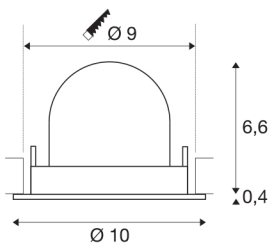

NUMINOS® GIMBLE S

white / chrome recessed ceiling light, 3000K 40°

The NUMINOS light system from SLV perfectly combines function, design and technology. With a variety of downlights and spotlights, you provide a thousand lighting design options. This also includes NUMINOS® GIMBLE S, which impresses as a recessed ceiling light with the best workmanship and lighting quality. Ideal for unobtrusive, modern and space-saving lighting that draws the focus to objects or the room. Installation is then done in no time at all. When will you choose SLV's modular variety?

TECHNICAL DATA

| | |
|-------------------------------------|-------------|
| Item no.: | 1005899 |
| Number of different light outlets | 1 |
| Secondary power / secondary voltage | 250mA |
| Height | 7 cm |
| Diameter | 10 cm |
| Installation diameter | 9 cm |
| Installation depth | 7 cm |
| Net weight | 0.18 kg |
| Gross weight | 0.193 kg |
| Safety class | III |
| Assembly | Recessed |
| Assembly details | Ceiling |
| Wattage | 8.6 W |
| Lumen | 700 lm |
| Colour temperature | 3000 Kelvin |
| Beam angle | 40 ° |
| Color | white |
| CRI | 90 |
| UGR ≤ | 19 |
| BIG WHITE Page | 51 |