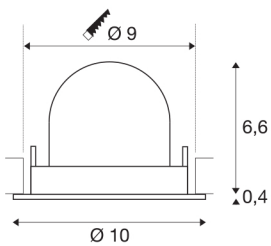

NUMINOS® GIMBLE S

white / black recessed ceiling light, 3000K 55°

Design, technology and function in perfection: NUMINOS is the light system from SLV that combines everything. The various downlights and spotlights make a thousand lighting design options possible. Like with the NUMINOS® GIMBLE S recessed ceiling light, which impresses with its high-quality workmanship and light. Ideal for harmonious, modern and space-saving lighting that directs the accent to objects or the room. Installation is then done in no time at all. When will you choose SLV's modular variety?

TECHNICAL DATA

Item no.:	1005900
Number of different light outlets	1
Secondary power / secondary voltage	250mA
Height	7 cm
Diameter	10 cm
Installation diameter	9 cm
Installation depth	7 cm
Net weight	0.18 kg
Gross weight	0.193 kg
Safety class	III
Assembly	Recessed
Assembly details	Ceiling
Wattage	8.6 W
Lumen	690 lm
Colour temperature	3000 Kelvin
Beam angle	55 °
Color	white
CRI	90
UGR ≤	22
BIG WHITE Page	51