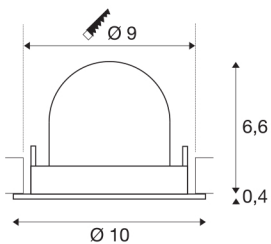

NUMINOS® GIMBLE S

white recessed ceiling light, 3000K 55°

Design, technology and function in perfection: NUMINOS is the light system from SLV that combines everything. This way, you can experience a thousand lighting design possibilities with a variety of downlights and spotlights. Also with the NUMINOS® GIMBLE S recessed ceiling light, which convinces with the best workmanship and lighting quality. In this way, you can create unobtrusive, modern and space-saving lighting that draws the focus to objects or the room. This means that easy installation is a mere formality. When will you choose SLV's modular variety?

TECHNICAL DATA

Item no.:	1005901
Number of different light outlets	1
Secondary power / secondary voltage ^e	250mA
Height	7 cm
Diameter	10 cm
Installation diameter	9 cm
Installation depth	7 cm
Net weight	0.18 kg
Gross weight	0.193 kg
Safety class	III
Assembly	Recessed
Assembly details	Ceiling
Wattage	8.6 W
Lumen	730 lm
Colour temperature	3000 Kelvin
Beam angle	55 °
Color	white
CRI	90
UGR ≤	22
BIG WHITE Page	51