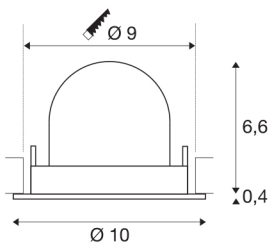

NUMINOS® GIMBLE S

white / chrome recessed ceiling light, 3000K 55°

NUMINOS is the best possible coordinated light system from SLV that combines function, design and technology. This way, you can experience a thousand lighting design possibilities with different downlights and spotlights. Also with the NUMINOS® GIMBLE S recessed ceiling light, which convinces with the best workmanship and lighting quality. Ideal for discreet, modern and space-saving lighting that directs the accent to objects or the room. Installation is then done in no time at all. When to choose NUMINOS from SLV – modular diversity awaits you.

TECHNICAL DATA

Item no.:	1005902
Number of different light outlets	1
Secondary power / secondary voltage ^e	250mA
Height	7 cm
Diameter	10 cm
Installation diameter	9 cm
Installation depth	7 cm
Net weight	0.18 kg
Gross weight	0.193 kg
Safety class	III
Assembly	Recessed
Assembly details	Ceiling
Wattage	8.6 W
Lumen	700 lm
Colour temperature	3000 Kelvin
Beam angle	55 °
Color	white
CRI	90
UGR ≤	22
BIG WHITE Page	51