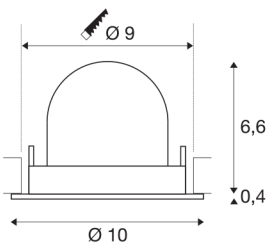

TECHNICAL DATA

Item no.:	1005903
Number of different light outlets	1
Secondary power / secondary voltage ^e	250mA
Height	7 cm
Diameter	10 cm
Installation diameter	9 cm
Installation depth	7 cm
Net weight	0.18 kg
Gross weight	0.193 kg
Safety class	III
Assembly	Recessed
Assembly details	Ceiling
Wattage	8.6 W
Lumen	730 lm
Colour temperature	4000 Kelvin
Beam angle	20 °
Color	black
CRI	90
UGR ≤	19
BIG WHITE Page	51