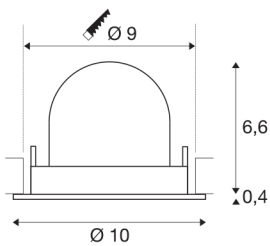

## TECHNICAL DATA

Item no.:	1005904
Number of different light outlets	1
Secondary power / secondary voltage <sup>e</sup>	250mA
Height	7 cm
Diameter	10 cm
Installation diameter	9 cm
Installation depth	7 cm
Net weight	0.18 kg
Gross weight	0.193 kg
Safety class	III
Assembly	Recessed
Assembly details	Ceiling
Wattage	8.6 W
Lumen	790 lm
Colour temperature	4000 Kelvin
Beam angle	20 °
Color	black
CRI	90
UGR ≤	19
BIG WHITE Page	51