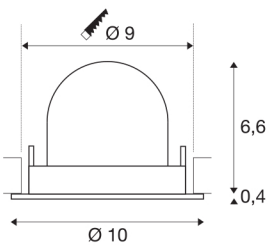

## TECHNICAL DATA

Item no.:	1005905
Number of different light outlets	1
Secondary power / secondary voltage <sup>e</sup>	250mA
Height	7 cm
Diameter	10 cm
Installation diameter	9 cm
Installation depth	7 cm
Net weight	0.18 kg
Gross weight	0.193 kg
Safety class	III
Assembly	Recessed
Assembly details	Ceiling
Wattage	8.6 W
Lumen	750 lm
Colour temperature	4000 Kelvin
Beam angle	20 °
Color	black
CRI	90
UGR ≤	19
BIG WHITE Page	51