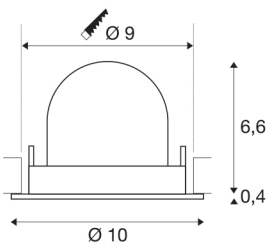

TECHNICAL DATA

Item no.:	1005906
Number of different light outlets	1
Secondary power / secondary voltage ^e	250mA
Height	7 cm
Diameter	10 cm
Installation diameter	9 cm
Installation depth	7 cm
Net weight	0.18 kg
Gross weight	0.193 kg
Safety class	III
Assembly	Recessed
Assembly details	Ceiling
Wattage	8.6 W
Lumen	730 lm
Colour temperature	4000 Kelvin
Beam angle	40 °
Color	black
CRI	90
UGR ≤	19
BIG WHITE Page	51