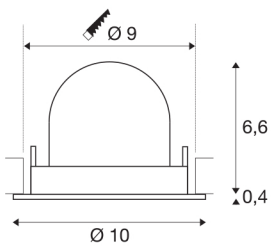

TECHNICAL DATA

| | |
|--|-------------|
| Item no.: | 1005907 |
| Number of different light outlets | 1 |
| Secondary power / secondary voltage ^e | 250mA |
| Height | 7 cm |
| Diameter | 10 cm |
| Installation diameter | 9 cm |
| Installation depth | 7 cm |
| Net weight | 0.18 kg |
| Gross weight | 0.193 kg |
| Safety class | III |
| Assembly | Recessed |
| Assembly details | Ceiling |
| Wattage | 8.6 W |
| Lumen | 790 lm |
| Colour temperature | 4000 Kelvin |
| Beam angle | 40 ° |
| Color | black |
| CRI | 90 |
| UGR ≤ | 19 |
| BIG WHITE Page | 51 |