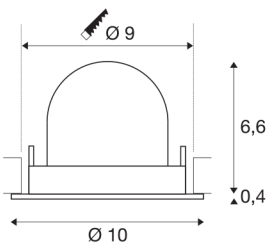

NUMINOS® GIMBLE S

black / chrome recessed ceiling light, 4000K 40°

Design, technology and function in perfection: NUMINOS is the light system from SLV that combines everything. This way, you can experience a thousand lighting design possibilities with different downlights and spotlights. Like with the NUMINOS® GIMBLE S recessed ceiling light, which impresses with its high-quality workmanship and light. In this way, you can create unobtrusive, modern and space-saving lighting that draws the focus to objects or the room. This means that simple installation is a mere formality. When will you choose SLV's modular variety?

TECHNICAL DATA

Item no.:	1005908
Number of different light outlets	1
Secondary power / secondary voltage ^e	250mA
Height	7 cm
Diameter	10 cm
Installation diameter	9 cm
Installation depth	7 cm
Net weight	0.18 kg
Gross weight	0.193 kg
Safety class	III
Assembly	Recessed
Assembly details	Ceiling
Wattage	8.6 W
Lumen	750 lm
Colour temperature	4000 Kelvin
Beam angle	40 °
Color	black
CRI	90
UGR ≤	19
BIG WHITE Page	51