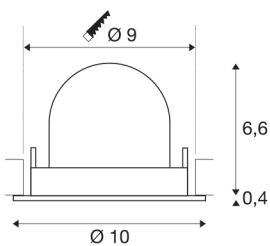

NUMINOS® GIMBLE S

black recessed ceiling light, 4000K 55°

NUMINOS is the best possible coordinated light system from SLV that combines function, design and technology. This way, you can experience a thousand lighting design possibilities with different downlights and spotlights. Like with the NUMINOS® GIMBLE S recessed ceiling light, which impresses with its high-quality workmanship and light. In this way, you can create discreet, modern and space-saving lighting that draws the focus to objects or the room. This means that simple installation is a mere formality. When to choose NUMINOS from SLV – modular diversity awaits you.

TECHNICAL DATA

Item no.:	1005909
Number of different light outlets	1
Secondary power / secondary voltage ^e	250mA
Height	7 cm
Diameter	10 cm
Installation diameter	9 cm
Installation depth	7 cm
Net weight	0.18 kg
Gross weight	0.193 kg
Safety class	III
Assembly	Recessed
Assembly details	Ceiling
Wattage	8.6 W
Lumen	730 lm
Colour temperature	4000 Kelvin
Beam angle	55 °
Color	black
CRI	90
UGR ≤	22
BIG WHITE Page	51