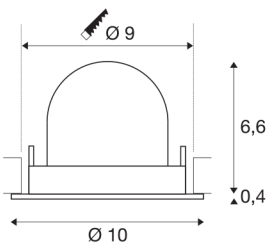

## TECHNICAL DATA

Item no.:	1005910
Number of different light outlets	1
Secondary power / secondary voltage	250mA
Height	7 cm
Diameter	10 cm
Installation diameter	9 cm
Installation depth	7 cm
Net weight	0.18 kg
Gross weight	0.193 kg
Safety class	III
Assembly	Recessed
Assembly details	Ceiling
Wattage	8.6 W
Lumen	790 lm
Colour temperature	4000 Kelvin
Beam angle	55 °
Color	black
CRI	90
UGR ≤	22
BIG WHITE Page	51