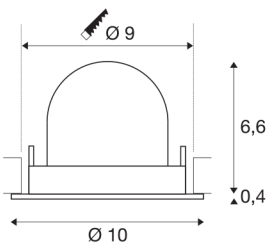

NUMINOS® GIMBLE S

black / chrome recessed ceiling light, 4000K 55°

NUMINOS is the optimally coordinated light system from SLV that combines function, design and technology. This way, you can experience a thousand lighting design possibilities with different downlights and spotlights. Like with the NUMINOS® GIMBLE S recessed ceiling light, which impresses with its high-quality workmanship and light. Ideal for harmonious, modern and space-saving lighting that directs the accent to objects or the room. This means that easy installation is a mere formality. When do you choose NUMINOS ® from SLV?

TECHNICAL DATA

Item no.:	1005911
Number of different light outlets	1
Secondary power / secondary voltage	250mA
Height	7 cm
Diameter	10 cm
Installation diameter	9 cm
Installation depth	7 cm
Net weight	0.18 kg
Gross weight	0.193 kg
Safety class	III
Assembly	Recessed
Assembly details	Ceiling
Wattage	8.6 W
Lumen	750 lm
Colour temperature	4000 Kelvin
Beam angle	55 °
Color	black
CRI	90
UGR ≤	22
BIG WHITE Page	51