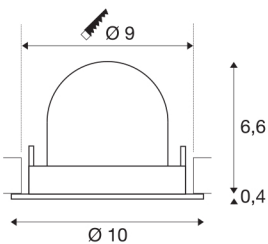

NUMINOS® GIMBLE S

white / black recessed ceiling light, 4000K 20°

Design, technology and function in perfection: NUMINOS is the light system from SLV that combines everything. This way, you can experience a thousand lighting design possibilities with a variety of downlights and spotlights. Also with the NUMINOS® GIMBLE S recessed ceiling light, which convinces with the best workmanship and lighting quality. In this way, you can create unobtrusive, modern and space-saving lighting that draws the focus to objects or the room. Installation is then done in no time at all. When will you choose SLV's modular variety?

TECHNICAL DATA

Item no.:	1005912
Number of different light outlets	1
Secondary power / secondary voltage ^e	250mA
Height	7 cm
Diameter	10 cm
Installation diameter	9 cm
Installation depth	7 cm
Net weight	0.18 kg
Gross weight	0.193 kg
Safety class	III
Assembly	Recessed
Assembly details	Ceiling
Wattage	8.6 W
Lumen	730 lm
Colour temperature	4000 Kelvin
Beam angle	20 °
Color	white
CRI	90
UGR ≤	19
BIG WHITE Page	51