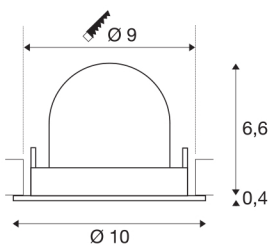

## NUMINOS® GIMBLE S

white recessed ceiling light, 4000K 20°

Design, technology and function in perfection: NUMINOS is the light system from SLV that combines everything. This way, you can experience a thousand lighting design possibilities with different downlights and spotlights. Like with the NUMINOS® GIMBLE S recessed ceiling light, which impresses with its high-quality workmanship and light. Ideal for harmonious, modern and space-saving lighting that directs the accent to objects or the room. This means that simple installation is a mere formality. When to choose NUMINOS from SLV – modular diversity awaits you.

## TECHNICAL DATA

Item no.:	1005913
Number of different light outlets	1
Secondary power / secondary voltage <sup>e</sup>	250mA
Height	7 cm
Diameter	10 cm
Installation diameter	9 cm
Installation depth	7 cm
Net weight	0.18 kg
Gross weight	0.193 kg
Safety class	III
Assembly	Recessed
Assembly details	Ceiling
Wattage	8.6 W
Lumen	790 lm
Colour temperature	4000 Kelvin
Beam angle	20 °
Color	white
CRI	90
UGR ≤	19
BIG WHITE Page	51