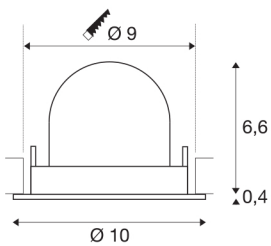

NUMINOS® GIMBLE S

white / chrome recessed ceiling light, 4000K 20°

NUMINOS is the optimally coordinated light system from SLV that combines function, design and technology. With various downlights and spotlights, you provide a thousand lighting design options. Also with the NUMINOS® GIMBLE S recessed ceiling light, which convinces with the best workmanship and lighting quality. Ideal for unobtrusive, modern and space-saving lighting that draws the focus to objects or the room. Installation is then done in no time at all. When will you choose SLV's modular variety?

TECHNICAL DATA

Item no.:	1005914
Number of different light outlets	1
Secondary power / secondary voltage ^e	250mA
Height	7 cm
Diameter	10 cm
Installation diameter	9 cm
Installation depth	7 cm
Net weight	0.18 kg
Gross weight	0.193 kg
Safety class	III
Assembly	Recessed
Assembly details	Ceiling
Wattage	8.6 W
Lumen	750 lm
Colour temperature	4000 Kelvin
Beam angle	20 °
Color	white
CRI	90
UGR ≤	19
BIG WHITE Page	51