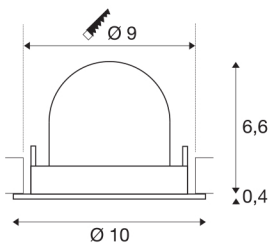

NUMINOS® GIMBLE S

white / black recessed ceiling light, 4000K 40°

NUMINOS is the optimally coordinated light system from SLV that combines function, design and technology. This way, you can experience a thousand lighting design possibilities with a variety of downlights and spotlights. Like with the NUMINOS® GIMBLE S recessed ceiling light, which impresses with its high-quality workmanship and light. Ideal for discreet, modern and space-saving lighting that draws the focus to objects or the room. Installation is then done in no time at all. When to choose NUMINOS from SLV – modular diversity awaits you.

TECHNICAL DATA

Item no.:	1005915
Number of different light outlets	1
Secondary power / secondary voltage	250mA
Height	7 cm
Diameter	10 cm
Installation diameter	9 cm
Installation depth	7 cm
Net weight	0.18 kg
Gross weight	0.193 kg
Safety class	III
Assembly	Recessed
Assembly details	Ceiling
Wattage	8.6 W
Lumen	730 lm
Colour temperature	4000 Kelvin
Beam angle	40 °
Color	white
CRI	90
UGR ≤	19
BIG WHITE Page	51