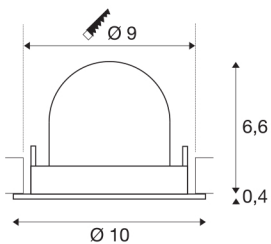

NUMINOS® GIMBLE S

white recessed ceiling light, 4000K 40°

The NUMINOS light system from SLV perfectly combines function, design and technology. With different downlights and spotlights, you can experience a thousand lighting design possibilities. This also includes NUMINOS® GIMBLE S, which impresses as a recessed ceiling light with the best workmanship and lighting quality. Ideal for harmonious, modern and space-saving lighting that directs the accent to objects or the room. This means that easy installation is a mere formality. When do you choose NUMINOS® from SLV?

TECHNICAL DATA

Item no.:	1005916
Number of different light outlets	1
Secondary power / secondary voltage ^e	250mA
Height	7 cm
Diameter	10 cm
Installation diameter	9 cm
Installation depth	7 cm
Net weight	0.18 kg
Gross weight	0.193 kg
Safety class	III
Assembly	Recessed
Assembly details	Ceiling
Wattage	8.6 W
Lumen	790 lm
Colour temperature	4000 Kelvin
Beam angle	40 °
Color	white
CRI	90
UGR ≤	19
BIG WHITE Page	51