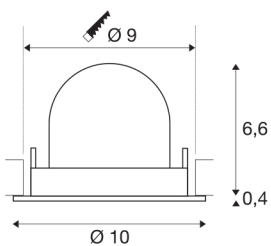

## NUMINOS® GIMBLE S

white / chrome recessed ceiling light, 4000K 40°

Design, technology and function in perfection: NUMINOS is the light system from SLV that combines everything. This way, you can experience a thousand lighting design possibilities with different downlights and spotlights. This also includes NUMINOS® GIMBLE S, which impresses as a recessed ceiling light with the best workmanship and lighting quality. Ideal for discreet, modern and space-saving lighting that directs the accent to objects or the room. Installation is then done in no time at all. When do you choose NUMINOS ® from SLV?

## TECHNICAL DATA

Item no.:	1005917
Number of different light outlets	1
Secondary power / secondary voltage <sup>e</sup>	250mA
Height	7 cm
Diameter	10 cm
Installation diameter	9 cm
Installation depth	7 cm
Net weight	0.18 kg
Gross weight	0.193 kg
Safety class	III
Assembly	Recessed
Assembly details	Ceiling
Wattage	8.6 W
Lumen	750 lm
Colour temperature	4000 Kelvin
Beam angle	40 °
Color	white
CRI	90
UGR ≤	19
BIG WHITE Page	51