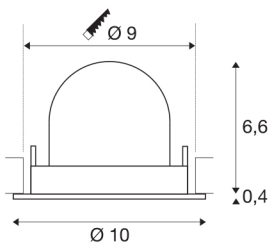

NUMINOS® GIMBLE S

white / black recessed ceiling light, 4000K 55°

NUMINOS is the optimally coordinated light system from SLV that combines function, design and technology. With a variety of downlights and spotlights, you provide a thousand lighting design options. Also with the NUMINOS® GIMBLE S recessed ceiling light, which convinces with the best workmanship and lighting quality. In this way, you can create unobtrusive, modern and space-saving lighting that draws the focus to objects or the room. Installation is then done in no time at all. When will you choose SLV's modular variety?

TECHNICAL DATA

Item no.:	1005918
Number of different light outlets	1
Secondary power / secondary voltage ^e	250mA
Height	7 cm
Diameter	10 cm
Installation diameter	9 cm
Installation depth	7 cm
Net weight	0.18 kg
Gross weight	0.193 kg
Safety class	III
Assembly	Recessed
Assembly details	Ceiling
Wattage	8.6 W
Lumen	730 lm
Colour temperature	4000 Kelvin
Beam angle	55 °
Color	white
CRI	90
UGR ≤	22
BIG WHITE Page	51