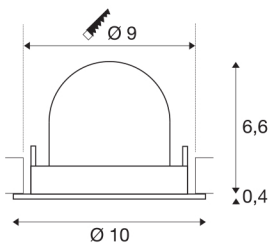

NUMINOS® GIMBLE S

white recessed ceiling light, 4000K 55°

The NUMINOS light system from SLV skilfully combines function, design and technology. With different downlights and spotlights, you provide a thousand lighting design possibilities. Like with the NUMINOS® GIMBLE S recessed ceiling light, which impresses with its high-quality workmanship and light. Ideal for unobtrusive, modern and space-saving lighting that draws the focus to objects or the room. Installation is then done in no time at all. When to choose NUMINOS from SLV – modular diversity awaits you.

TECHNICAL DATA

Item no.:	1005919
Number of different light outlets	1
Secondary power / secondary voltage	250mA
Height	7 cm
Diameter	10 cm
Installation diameter	9 cm
Installation depth	7 cm
Net weight	0.18 kg
Gross weight	0.193 kg
Safety class	III
Assembly	Recessed
Assembly details	Ceiling
Wattage	8.6 W
Lumen	790 lm
Colour temperature	4000 Kelvin
Beam angle	55 °
Color	white
CRI	90
UGR ≤	22
BIG WHITE Page	51