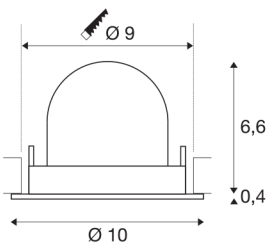

## NUMINOS® GIMBLE S

white / chrome recessed ceiling light, 4000K 55°

Design, technology and function in perfection: NUMINOS is the light system from SLV that combines everything. This way, you can experience a thousand lighting design possibilities with different downlights and spotlights. Also with the NUMINOS® GIMBLE S recessed ceiling light, which convinces with the best workmanship and lighting quality. Ideal for discreet, modern and space-saving lighting that directs the accent to objects or the room. This means that simple installation is a mere formality. When do you choose NUMINOS ® from SLV?

## TECHNICAL DATA

Item no.:	1005920
Number of different light outlets	1
Secondary power / secondary voltage <sup>e</sup>	250mA
Height	7 cm
Diameter	10 cm
Installation diameter	9 cm
Installation depth	7 cm
Net weight	0.18 kg
Gross weight	0.193 kg
Safety class	III
Assembly	Recessed
Assembly details	Ceiling
Wattage	8.6 W
Lumen	750 lm
Colour temperature	4000 Kelvin
Beam angle	55 °
Color	white
CRI	90
UGR ≤	22
BIG WHITE Page	51