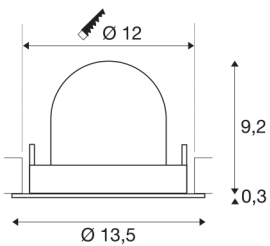

## TECHNICAL DATA

Item no.:	1005921
Number of different light outlets	1
Secondary power / secondary voltage	500mA
Height	9.5 cm
Diameter	13.5 cm
Installation diameter	12 cm
Installation depth	9.5 cm
Net weight	0.42 kg
Gross weight	0.449 kg
Safety class	III
Assembly	Recessed
Assembly details	Ceiling
Wattage	17.5 W
Lumen	1460 lm
Colour temperature	2700 Kelvin
Beam angle	20 °
Color	black
CRI	90
UGR ≤	22
BIG WHITE Page	53