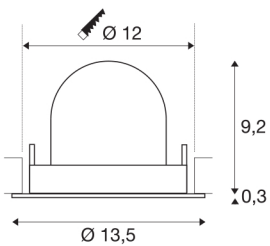

TECHNICAL DATA

Item no.:	1005922
Number of different light outlets	1
Secondary power / secondary voltage	500mA
Height	9.5 cm
Diameter	13.5 cm
Installation diameter	12 cm
Installation depth	9.5 cm
Net weight	0.42 kg
Gross weight	0.449 kg
Safety class	III
Assembly	Recessed
Assembly details	Ceiling
Wattage	17.5 W
Lumen	1600 lm
Colour temperature	2700 Kelvin
Beam angle	20 °
Color	black
CRI	90
UGR ≤	22
BIG WHITE Page	53