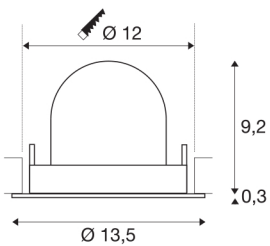

TECHNICAL DATA

Item no.:	1005923
Number of different light outlets	1
Secondary power / secondary voltage ^e	500mA
Height	9.5 cm
Diameter	13.5 cm
Installation diameter	12 cm
Installation depth	9.5 cm
Net weight	0.42 kg
Gross weight	0.449 kg
Safety class	III
Assembly	Recessed
Assembly details	Ceiling
Wattage	17.5 W
Lumen	1550 lm
Colour temperature	2700 Kelvin
Beam angle	20 °
Color	black
CRI	90
UGR ≤	22
BIG WHITE Page	53