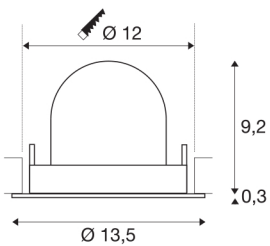

TECHNICAL DATA

Item no.:	1005924
Number of different light outlets	1
Secondary power / secondary voltage	500mA
Height	9.5 cm
Diameter	13.5 cm
Installation diameter	12 cm
Installation depth	9.5 cm
Net weight	0.42 kg
Gross weight	0.449 kg
Safety class	III
Assembly	Recessed
Assembly details	Ceiling
Wattage	17.5 W
Lumen	1460 lm
Colour temperature	2700 Kelvin
Beam angle	40 °
Color	black
CRI	90
UGR ≤	22
BIG WHITE Page	53