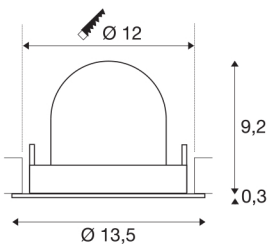

NUMINOS® GIMBLE M

black / white recessed ceiling light, 2700K 40°

NUMINOS is the perfectly coordinated light system from SLV that combines function, design and technology. With a variety of downlights and spotlights, you provide a thousand lighting design options. Like with the NUMINOS® GIMBLE M recessed ceiling light, which impresses with its high-quality workmanship and light. In this way, you can create discreet, modern and space-saving lighting that draws the focus to objects or the room. Installation is then done in no time at all. When to choose NUMINOS from SLV – modular diversity awaits you.

TECHNICAL DATA

Item no.:	1005925
Number of different light outlets	1
Secondary power / secondary voltage	500mA
Height	9.5 cm
Diameter	13.5 cm
Installation diameter	12 cm
Installation depth	9.5 cm
Net weight	0.42 kg
Gross weight	0.449 kg
Safety class	III
Assembly	Recessed
Assembly details	Ceiling
Wattage	17.5 W
Lumen	1600 lm
Colour temperature	2700 Kelvin
Beam angle	40 °
Color	black
CRI	90
UGR ≤	22
BIG WHITE Page	53