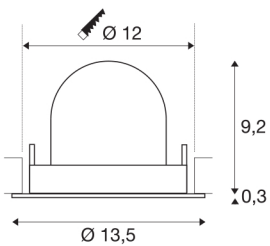

TECHNICAL DATA

Item no.:	1005926
Number of different light outlets	1
Secondary power / secondary voltage ^e	500mA
Height	9.5 cm
Diameter	13.5 cm
Installation diameter	12 cm
Installation depth	9.5 cm
Net weight	0.42 kg
Gross weight	0.449 kg
Safety class	III
Assembly	Recessed
Assembly details	Ceiling
Wattage	17.5 W
Lumen	1550 lm
Colour temperature	2700 Kelvin
Beam angle	40 °
Color	black
CRI	90
UGR ≤	22
BIG WHITE Page	53