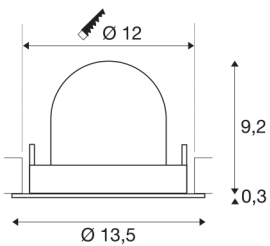

NUMINOS® GIMBLE M

black recessed ceiling light, 2700K 55°

The NUMINOS light system from SLV skilfully combines function, design and technology. This way, you can experience a thousand lighting design possibilities with different downlights and spotlights. Also with the NUMINOS® GIMBLE M recessed ceiling light, which convinces with the best workmanship and lighting quality. Ideal for discreet, modern and space-saving lighting that directs the accent to objects or the room. This means that easy installation is a mere formality. When to choose NUMINOS from SLV – modular diversity awaits you.

TECHNICAL DATA

Item no.:	1005927
Number of different light outlets	1
Secondary power / secondary voltage	500mA
Height	9.5 cm
Diameter	13.5 cm
Installation diameter	12 cm
Installation depth	9.5 cm
Net weight	0.42 kg
Gross weight	0.449 kg
Safety class	III
Assembly	Recessed
Assembly details	Ceiling
Wattage	17.5 W
Lumen	1460 lm
Colour temperature	2700 Kelvin
Beam angle	55 °
Color	black
CRI	90
UGR ≤	22
BIG WHITE Page	53