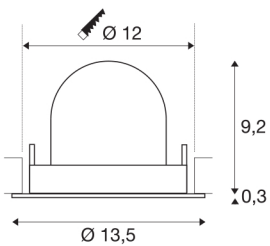

NUMINOS® GIMBLE M

black / white recessed ceiling light, 2700K 55°

Design, technology and function in perfection: NUMINOS is the light system from SLV that combines everything. With various downlights and spotlights, you provide a thousand lighting design options. Like with the NUMINOS® GIMBLE M recessed ceiling light, which impresses with its high-quality workmanship and light. In this way, you can create discreet, modern and space-saving lighting that draws the focus to objects or the room. This means that simple installation is a mere formality. When to choose NUMINOS from SLV – modular diversity awaits you.

TECHNICAL DATA

Item no.:	1005928
Number of different light outlets	1
Secondary power / secondary voltage	500mA
Height	9.5 cm
Diameter	13.5 cm
Installation diameter	12 cm
Installation depth	9.5 cm
Net weight	0.42 kg
Gross weight	0.449 kg
Safety class	III
Assembly	Recessed
Assembly details	Ceiling
Wattage	17.5 W
Lumen	1600 lm
Colour temperature	2700 Kelvin
Beam angle	55 °
Color	black
CRI	90
UGR ≤	22
BIG WHITE Page	53