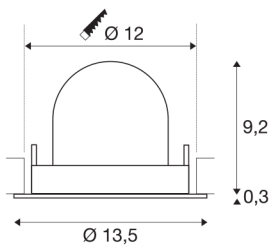

TECHNICAL DATA

Item no.:	1005929
Number of different light outlets	1
Secondary power / secondary voltage	500mA
Height	9.5 cm
Diameter	13.5 cm
Installation diameter	12 cm
Installation depth	9.5 cm
Net weight	0.42 kg
Gross weight	0.449 kg
Safety class	III
Assembly	Recessed
Assembly details	Ceiling
Wattage	17.5 W
Lumen	1550 lm
Colour temperature	2700 Kelvin
Beam angle	55 °
Color	black
CRI	90
UGR ≤	22
BIG WHITE Page	53