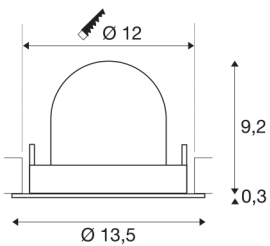

TECHNICAL DATA

Item no.:	1005930
Number of different light outlets	1
Secondary power / secondary voltage	500mA
Height	9.5 cm
Diameter	13.5 cm
Installation diameter	12 cm
Installation depth	9.5 cm
Net weight	0.42 kg
Gross weight	0.449 kg
Safety class	III
Assembly	Recessed
Assembly details	Ceiling
Wattage	17.5 W
Lumen	1460 lm
Colour temperature	2700 Kelvin
Beam angle	20 °
Color	white
CRI	90
UGR ≤	22
BIG WHITE Page	53