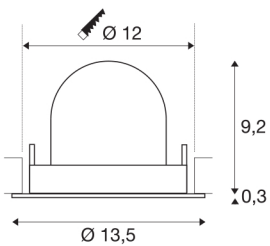

## NUMINOS® GIMBLE M

white recessed ceiling light, 2700K 20°

NUMINOS is the perfectly coordinated light system from SLV that combines function, design and technology. The diverse downlights and spotlights make a thousand lighting design options possible. This also includes NUMINOS® GIMBLE M, which impresses as a recessed ceiling light with the best workmanship and lighting quality. In this way, you can create unobtrusive, modern and space-saving lighting that draws the focus to objects or the room. Installation is then done in no time at all. When will you choose SLV's modular variety?

## TECHNICAL DATA

Item no.:	1005931
Number of different light outlets	1
Secondary power / secondary voltage <sup>e</sup>	500mA
Height	9.5 cm
Diameter	13.5 cm
Installation diameter	12 cm
Installation depth	9.5 cm
Net weight	0.42 kg
Gross weight	0.449 kg
Safety class	III
Assembly	Recessed
Assembly details	Ceiling
Wattage	17.5 W
Lumen	1600 lm
Colour temperature	2700 Kelvin
Beam angle	20 °
Color	white
CRI	90
UGR ≤	22
BIG WHITE Page	53