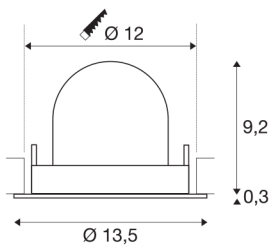

NUMINOS® GIMBLE M

white / chrome recessed ceiling light, 2700K 20°

Design, technology and function in perfection: NUMINOS is the light system from SLV that combines everything. The different downlights and spotlights make a thousand lighting design options possible. Like with the NUMINOS® GIMBLE M recessed ceiling light, which impresses with its high-quality workmanship and light. Ideal for harmonious, modern and space-saving lighting that directs the accent to objects or the room. Installation is then done in no time at all. When do you choose NUMINOS ® from SLV?

TECHNICAL DATA

Item no.:	1005932
Number of different light outlets	1
Secondary power / secondary voltage	500mA
Height	9.5 cm
Diameter	13.5 cm
Installation diameter	12 cm
Installation depth	9.5 cm
Net weight	0.42 kg
Gross weight	0.449 kg
Safety class	III
Assembly	Recessed
Assembly details	Ceiling
Wattage	17.5 W
Lumen	1550 lm
Colour temperature	2700 Kelvin
Beam angle	20 °
Color	white
CRI	90
UGR ≤	22
BIG WHITE Page	53