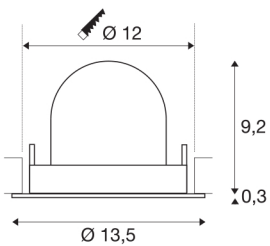

## TECHNICAL DATA

|                                     |             |
|-------------------------------------|-------------|
| Item no.:                           | 1005933     |
| Number of different light outlets   | 1           |
| Secondary power / secondary voltage | 500mA       |
| Height                              | 9.5 cm      |
| Diameter                            | 13.5 cm     |
| Installation diameter               | 12 cm       |
| Installation depth                  | 9.5 cm      |
| Net weight                          | 0.42 kg     |
| Gross weight                        | 0.449 kg    |
| Safety class                        | III         |
| Assembly                            | Recessed    |
| Assembly details                    | Ceiling     |
| Wattage                             | 17.5 W      |
| Lumen                               | 1460 lm     |
| Colour temperature                  | 2700 Kelvin |
| Beam angle                          | 40 °        |
| Color                               | white       |
| CRI                                 | 90          |
| UGR ≤                               | 22          |
| BIG WHITE Page                      | 53          |